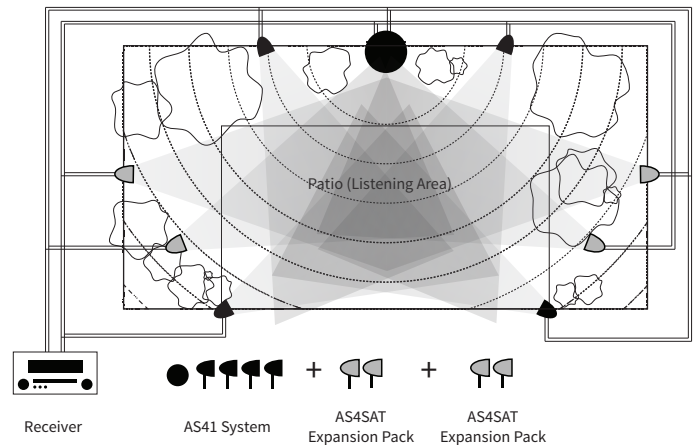

The *AcoustaScape AS41 System* brings stunning surround sound to the backyard with four 4" camouflage enclosed two-way satellite speakers and a bass-boosting 8" in-ground subwoofer. The AS41 System projects perfectly even sound coverage directly into the listening area with equal volume, turning the whole outdoor space into a sweet spot without causing a disturbance to neighbors... All while remaining completely hidden from sight in landscape foliage. Expand the system with up to four AS4SAT speakers for coverage up to 2,500 square feet*.

MSRP: \$400/pair

- 2 Satellite Speakers
- 70° dispersion with an optimum listening area 8'-20'
- Non-corrosive sealed enclosures

Acoustascape AS41 System Specifications

| | |
|----------------------------|---|
| A4SAT (Quantity 4): | 4.5" (114mm) IMP cone satellites with rubber surround and a 0.75" PEI dome tweeter |
| A4SAT Dimensions: | 126mm x 180mm |
| A8SUB (Quantity 1): | 8" (400mm) Dual Voice Coil, IMP subwoofer with rubber surround and weatherproof aluminum mushroom head |
| A8SUB Dimensions: | 250mm x 524mm |
| System Impedance: | 8 ohms per channel nominal |
| Frequency Response: | 32Hz-20,000kHz +/- 3dB |
| Crossover Frequency: | 100Hz |
| Power Handling: | 50watts - 200watts |
| Sensitivity: | 87dB |
| Satellite Dispersion: | 70° dispersion with an optimum listening area 8'-20' (2.4-6.1 meters) from the listening area |
| Placement Recommendations: | Satellites- 6'-8' (1.8-2.4 meters) apart along perimeter of listening area Woofer- The center of the 8 satellites |
| Enclosure Material: | Satellites- Non-corrosive sealed enclosures Woofer- (HDPE) non-corrosive sealed enclosure |
| Included Accessories: | Eight 7" (177mm) ground stakes, 24 silicone filled wire nuts |
| Listening Area: | Up to 2,500 square feet (232 square meters)* |
| Wire Recommendations: | 14 gauge – up to 250 feet (80 meters) 2 conductor, direct burial 12 gauge – up to 400 feet (122 meters) 2 conductor, direct burial |