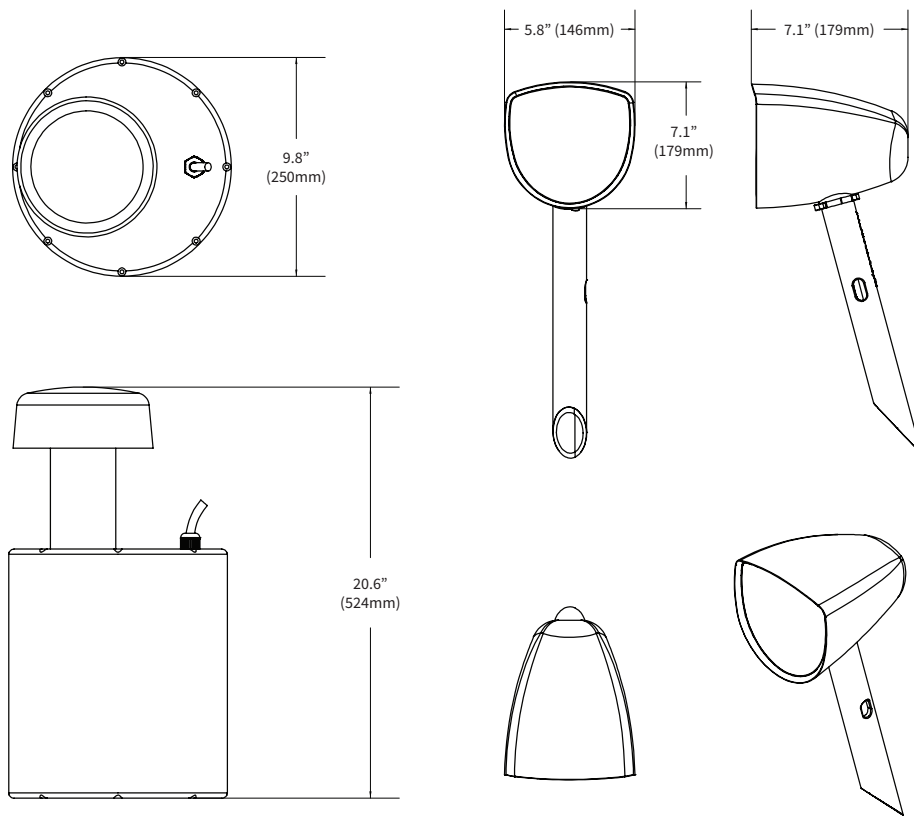

MSRP: \$400/pair

- 2 Satellite Speakers
- 70° dispersion with an optimum listening area 8'-20'
- Non-corrosive sealed enclosures

Acoustascape AS41 System Specifications

| | |
|----------------------------|---|
| A4SAT (Quantity 4): | 4.5" (114mm) IMP cone satellites with rubber surround and a 0.75" PEI dome tweeter |
| A4SAT Dimensions: | 126mm x 180mm |
| A8SUB (Quantity 1): | 8" (400mm) Dual Voice Coil, IMP subwoofer with rubber surround and weatherproof aluminum mushroom head |
| A8SUB Dimensions: | 250mm x 524mm |
| System Impedance: | 8 ohms per channel nominal |
| Frequency Response: | 32Hz-20,000kHz +/- 3dB |
| Crossover Frequency: | 100Hz |
| Power Handling: | 50watts - 200watts |
| Sensitivity: | 87dB |
| Satellite Dispersion: | 70° dispersion with an optimum listening area 8'-20' (2.4-6.1 meters) from the listening area |
| Placement Recommendations: | Satellites- 6'-8' (1.8-2.4 meters) apart along perimeter of listening area Woofer- The center of the 8 satellites |
| Enclosure Material: | Satellites- Non-corrosive sealed enclosures Woofer- (HDPE) non-corrosive sealed enclosure |
| Included Accessories: | Eight 7" (177mm) ground stakes, 24 silicone filled wire nuts |
| Listening Area: | Up to 2,500 square feet (232 square meters)* |
| Wire Recommendations: | 14 gauge – up to 250 feet (80 meters) 2 conductor, direct burial 12 gauge – up to 400 feet (122 meters) 2 conductor, direct burial |